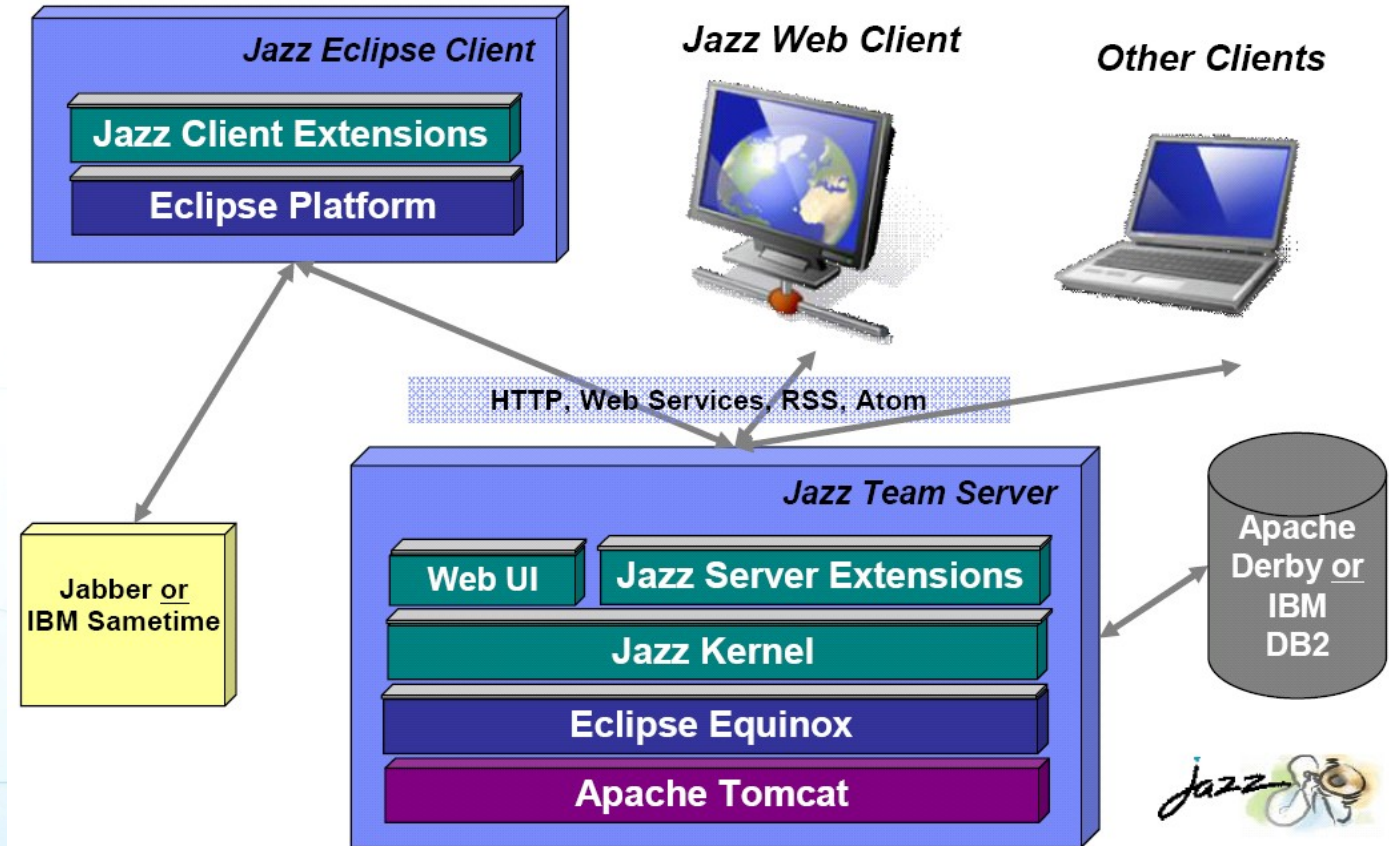

- **Collaborate in real time in the context of the work that they are doing**
- Upravlja i organizira Work Item-e dodijeljene timu
 - Iteration
 - Start – End date
- Team Central – pokazuje što se trenutno događa na projektu

CROZ

Source Control

- Versinable Item
- Source Repository – baza upravljana Jazz Team Server-om
- Component
- Baseline
- Stream (Multi-streaming)
- Workspace
- Accept, deliver
- Change-set

CROZ

Team Build

- automatizacija, kontrola, rezultati, test build-a
 - Build definition
 - Build engine
 - Build request
 - Multi-faceted build results
- Jazz Team Server posrednik prema build server-u
- podržava različite build tehnologije (Rational BuildForge, Ant)

CROZ

Rational Team Concert Architecture

CROZ

Jazz Architecture

CROZ

TO BE CONTINUED...

CROZ