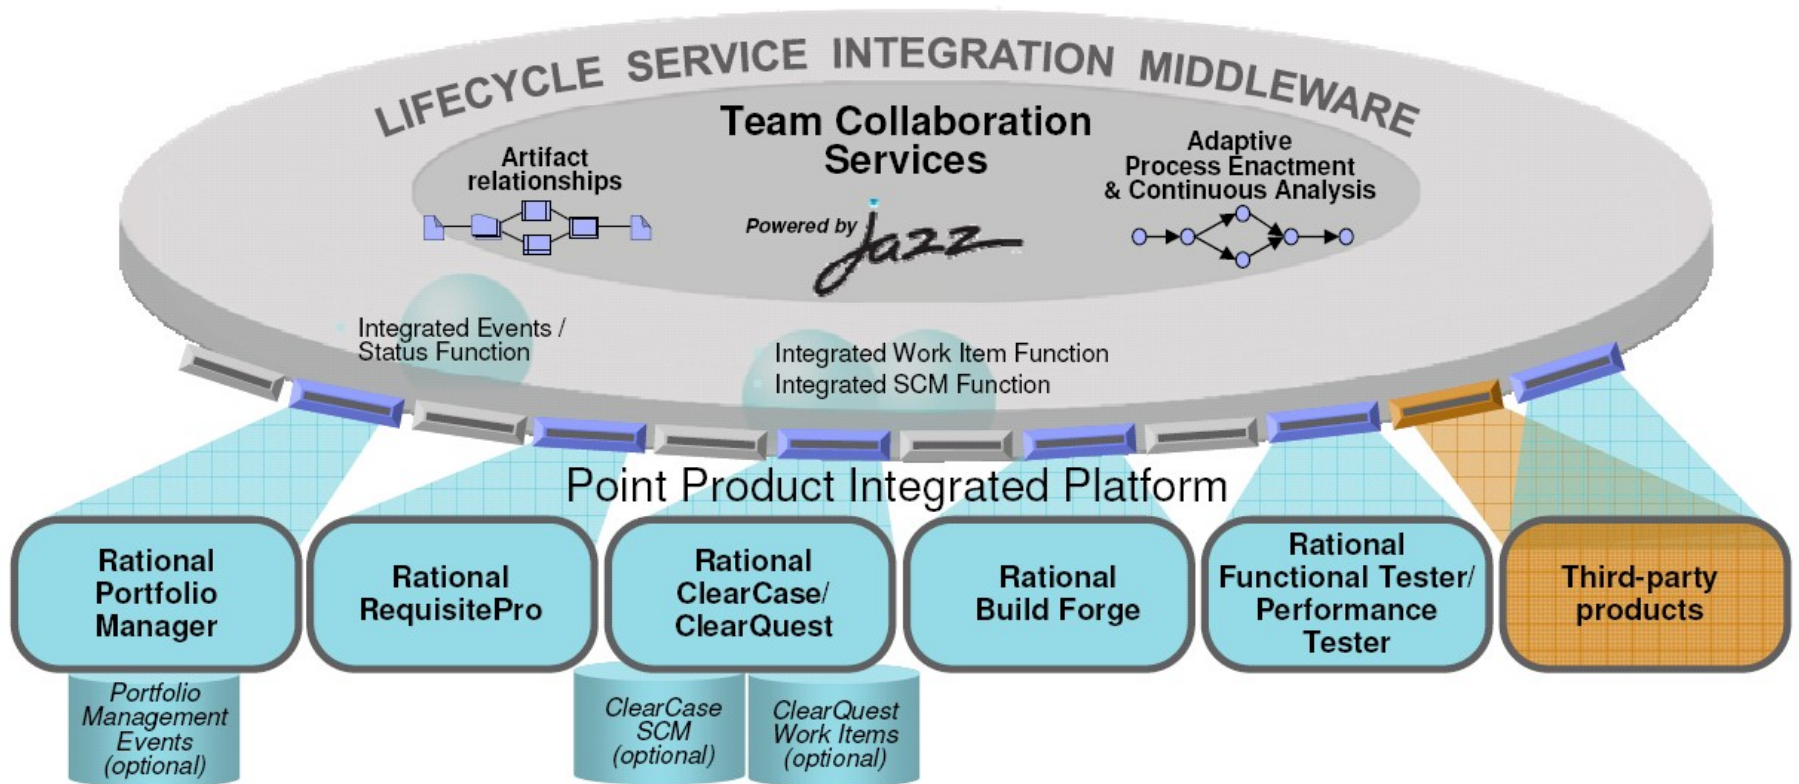

Rational Team Concert Architecture

CROZ