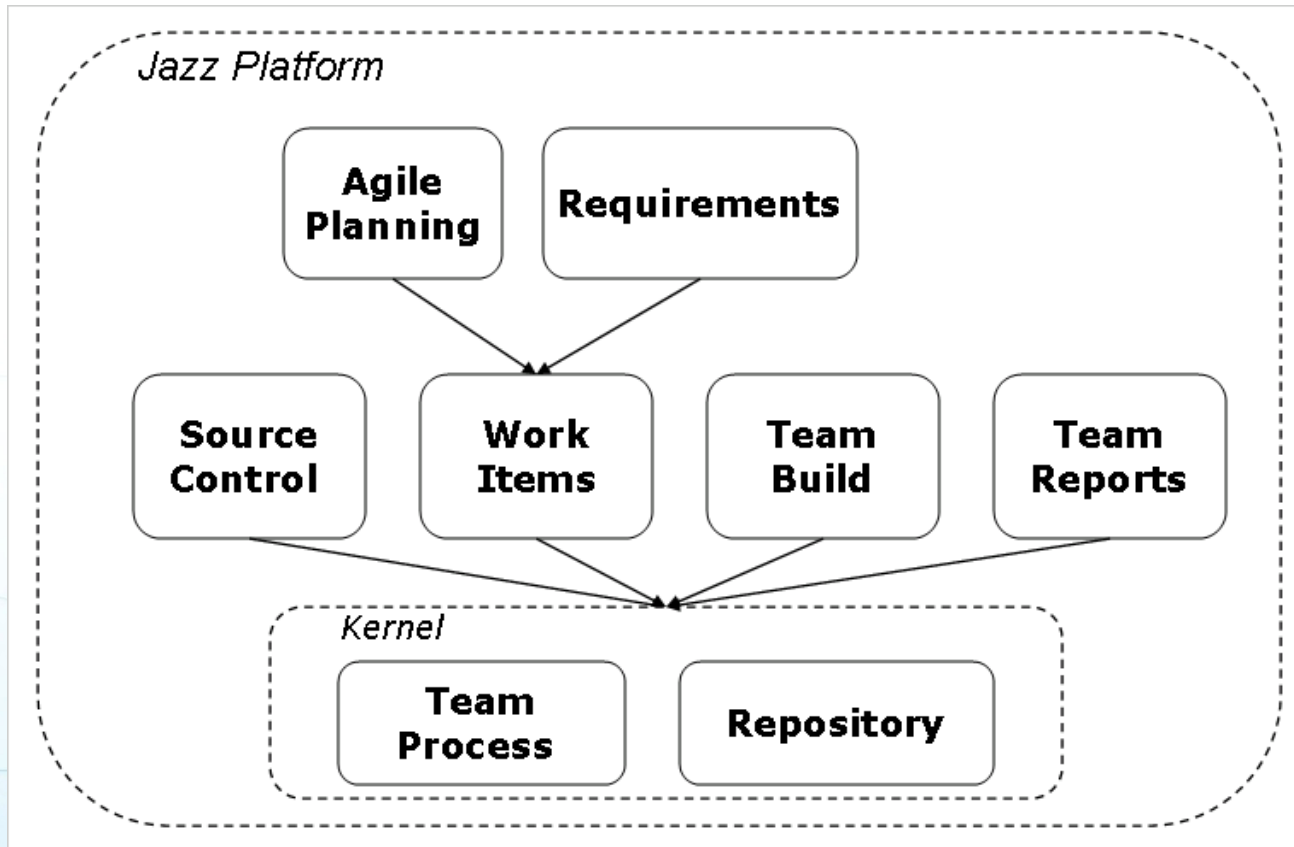

- Repository
- Project Area
- Team Area

Rational. software

- **Eclipse Platform**

- **SCM Best-Practices**

CROZ

Jazz Platform Components

CROZ

Work Items

- Sustav za praćenje item-a
 - Defect
 - Task
 - Enhancement Request
 - Customer Requierements
- Workflow, stanja
- Link – source code change-set , build, External connections
- Query

CROZ

Iteration Planning

- **Collaborate in real time in the context of the work that they are doing**
- Upravlja i organizira Work Item-e dodijeljene timu
 - Iteration
 - Start – End date
- Team Central – pokazuje što se trenutno događa na projektu

CROZ

Source Control

- Versinable Item
- Source Repository – baza upravljana Jazz Team Server-om
- Component
- Baseline
- Stream (Multi-streaming)
- Workspace
- Accept, deliver
- Change-set

CROZ

Team Build