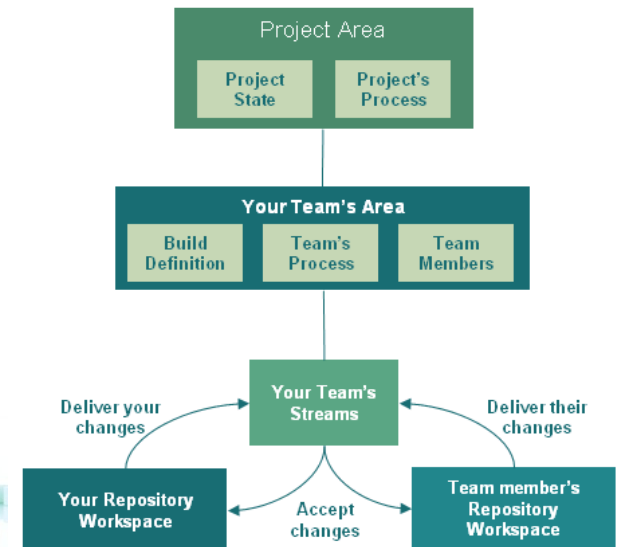

- Repository
- Project Area
- Team Area

Rational. software

- **Eclipse Platform**

- **SCM Best-Practices**

CROZ

Jazz Platform Components

CROZ

Work Items

- Sustav za praćenje item-a
 - Defect
 - Task
 - Enhancement Request
 - Customer Requierements
- Workflow, stanja
- Link – source code change-set , build, External connections
- Query

CROZ

Iteration Planning

- **Collaborate in real time in the context of the work that they are doing**
- Upravlja i organizira Work Item-e dodijeljene timu
 - Iteration
 - Start – End date
- Team Central – pokazuje što se trenutno događa na projektu

CROZ

Source Control

- Versinable Item
- Source Repository – baza upravljana Jazz Team Server-om
- Component
- Baseline
- Stream (Multi-streaming)
- Workspace
- Accept, deliver
- Change-set

CROZ

Team Build